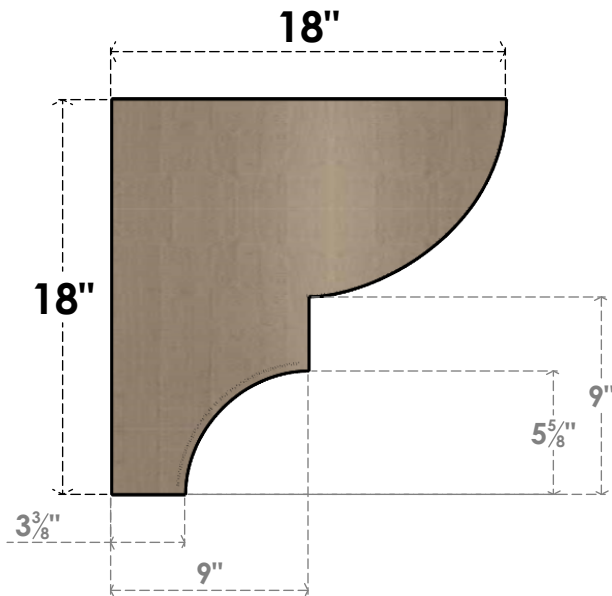

ITEM NUMBER: CORU09X18X18RIDRCPR

9"W X 18"D X 18"H SERIES 1 CLASSIC RIDGEWOOD ROUGH CEDAR
TIMBERTHANE FAUX WOOD CORBEL, PRIMED

SIDE PROFILE

FRONT PROFILE

ISOMETRIC

EKENA MILLWORK
2300 WEST MAIN ST.
CLARKSVILLE, TX 75426
TOLL FREE: 866-607-0453
WWW.EKENAMILLWORK.COM

NOTES

1. INSTALLATION TO BE COMPLETED IN ACCORDANCE WITH MANUFACTURER'S SPECIFICATIONS.
2. DRAWING MAY NOT BE TO SCALE
3. THIS DRAWING IS INTENDED FOR DESIGN AND PLANNING PURPOSES ONLY.
4. ALL INFORMATION CONTAINED HEREIN WAS CURRENT AT THE TIME OF DEVELOPMENT BUT MUST BE REVIEWED AND APPROVED BY THE PRODUCT MANUFACTURER TO BE CONSIDERED ACCURATE.
5. TIMBERTHANE ARCHITECTURAL PRODUCTS ARE MADE FROM HIGH DENSITY URETHANE AND COME FACTORY PRIMED