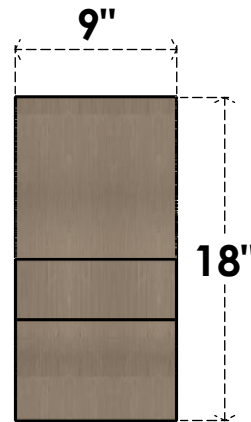

ITEM NUMBER: CORU09X18X18RIDRCPR

9"W X 18"D X 18"H SERIES 1 CLASSIC RIDGEWOOD ROUGH CEDAR
TIMBERTHANE FAUX WOOD CORBEL, PRIMED

SIDE PROFILE

FRONT PROFILE

ISOMETRIC

EKENA MILLWORK
2300 WEST MAIN ST.
CLARKSVILLE, TX 75426
TOLL FREE: 866-607-0453
WWW.EKENAMILLWORK.COM

NOTES

1. INSTALLATION TO BE COMPLETED IN ACCORDANCE WITH MANUFACTURER'S SPECIFICATIONS.
2. DRAWING MAY NOT BE TO SCALE
3. THIS DRAWING IS INTENDED FOR DESIGN AND PLANNING PURPOSES ONLY.
4. ALL INFORMATION CONTAINED HEREIN WAS CURRENT AT THE TIME OF DEVELOPMENT BUT MUST BE REVIEWED AND APPROVED BY THE PRODUCT MANUFACTURER TO BE CONSIDERED ACCURATE.
5. TIMBERTHANE ARCHITECTURAL PRODUCTS ARE MADE FROM HIGH DENSITY URETHANE AND COME FACTORY PRIMED