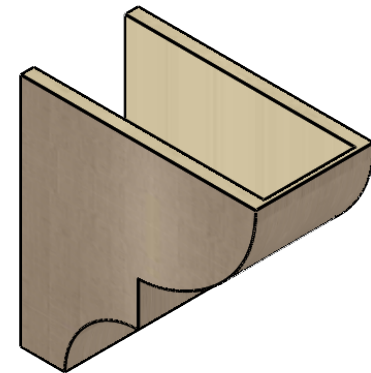

ITEM NUMBER: CORU09X18X18RIDRCPR

9"W X 18"D X 18"H SERIES 1 CLASSIC RIDGEWOOD ROUGH CEDAR
TIMBERTHANE FAUX WOOD CORBEL, PRIMED

SIDE PROFILE

FRONT PROFILE

ISOMETRIC

EKENA MILLWORK
2300 WEST MAIN ST.
CLARKSVILLE, TX 75426
TOLL FREE: 866-607-0453
WWW.EKENAMILLWORK.COM

NOTES

1. INSTALLATION TO BE COMPLETED IN ACCORDANCE WITH MANUFACTURER'S SPECIFICATIONS.
2. DRAWING MAY NOT BE TO SCALE
3. THIS DRAWING IS INTENDED FOR DESIGN AND PLANNING PURPOSES ONLY.
4. ALL INFORMATION CONTAINED HEREIN WAS CURRENT AT THE TIME OF DEVELOPMENT BUT MUST BE REVIEWED AND APPROVED BY THE PRODUCT MANUFACTURER TO BE CONSIDERED ACCURATE.
5. TIMBERTHANE ARCHITECTURAL PRODUCTS ARE MADE FROM HIGH DENSITY URETHANE AND COME FACTORY PRIMED